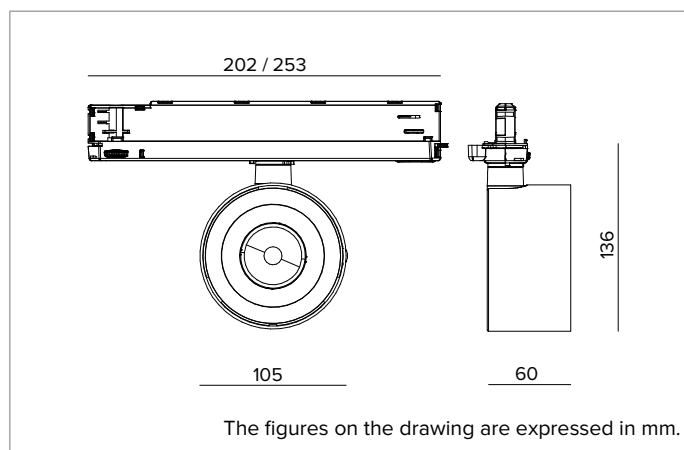

3000K	H(m)	D(m)	E_{max}(lx)		
	Ra90		24°			
	Fixture Power	19W	1	0.42	8192	
	Source Flux	2247lm	2	0.84	2048	
	Fixture Flux	1754lm	3	1.25	910	
	Efficacy	92lm/W	4	1.67	512	
TS1926	I_{max}=3646cd/klm	I_{max}	8192cd	5	2.09	328